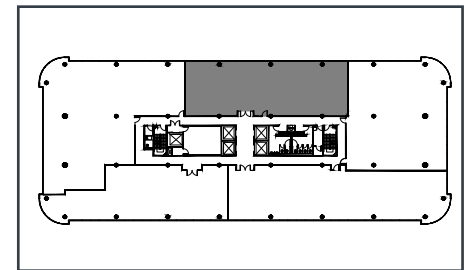

KEY PLAN

LEASING CONTACTS

ZACH WOOTEN

Senior Managing Director

404.842.6540

zach.wooten@transwestern.com

STEPHEN CLIFTON

Senior Managing Director