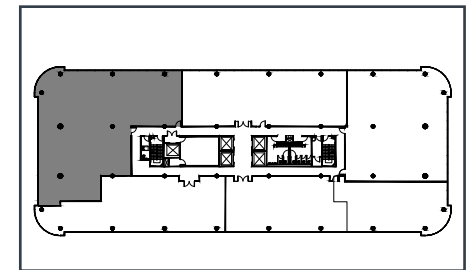

KEY PLAN

LEASING CONTACTS

ZACH WOOTEN

Senior Managing Director

404.842.6540

zach.wooten@transwestern.com

STEPHEN CLIFTON

Senior Managing Director