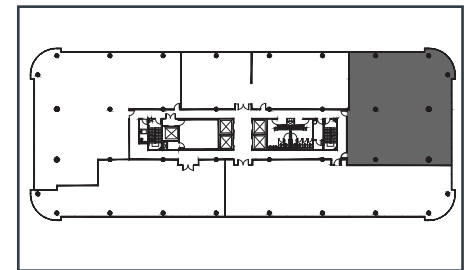

KEY PLAN

LEASING CONTACTS

ZACH WOOTEN

Senior Managing Director

404.842.6540

zach.wooten@transwestern.com

STEPHEN CLIFTON

Senior Managing Director