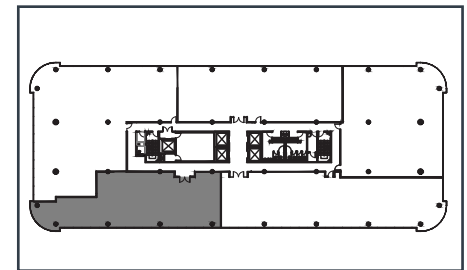

KEY PLAN

LEASING CONTACTS

ZACH WOOTEN

Senior Managing Director

404.842.6540

zach.wooten@transwestern.com

STEPHEN CLIFTON

Senior Managing Director